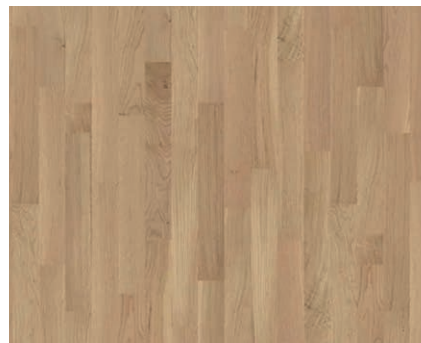

Hoppe Stockholm
Alu

 **Boden**
Floors

Holzparkett
Wood parquet

Eiche NATURE astig
Oak NATURE Knotted

Eiche COTTAGE White
Oak COTTAGE White

Eiche STRUKTUR
Oak TEXTURED

Eiche COTTAGE Softbrown
Oak COTTAGE Soft Brown